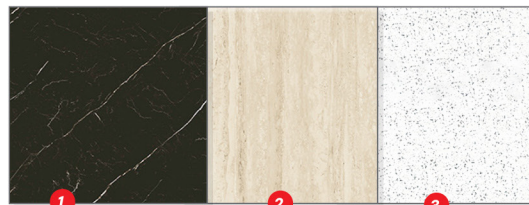

~~Rp 448.000~~
Rp 108.000 /m2

Valentino GRESS

- #101500167
Valentino PROMO 80x80 I Bulgari Grey

- Glazed Polished
- Isi 3pc = 1.92m2

~~Rp 203.600~~
Rp 175.500 /m2

SPECIAL PRICE

PASADENA Glazed Tile Pasadena 60x60 ECO Series (II) 1.44m2 / box