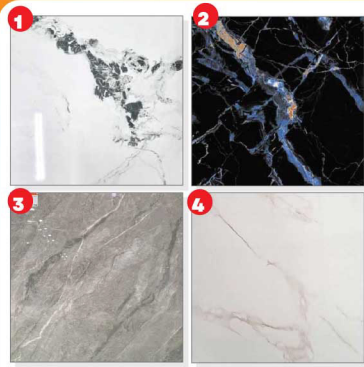

Grisea AURORA
GRANITE TILE

1. Grisea 60x60 I Tulip White #1014600007
2. Aurora 60x60 I Horse Black #1014600023
3. Aurora 60x60 I Hikaru Grey #1014600003
4. Cavallo 60x60 I CG 6619 #1014600024

Harga Mulai:
~~Rp 116.700~~
Rp 103.125/m²